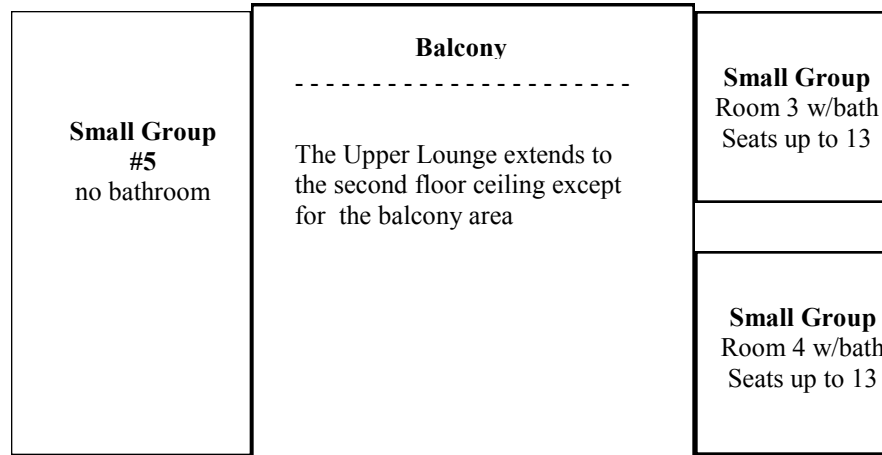

Floor Plan of La Salle Manor Main Level

Lodge: Balcony Level

Lodge: Lower Level